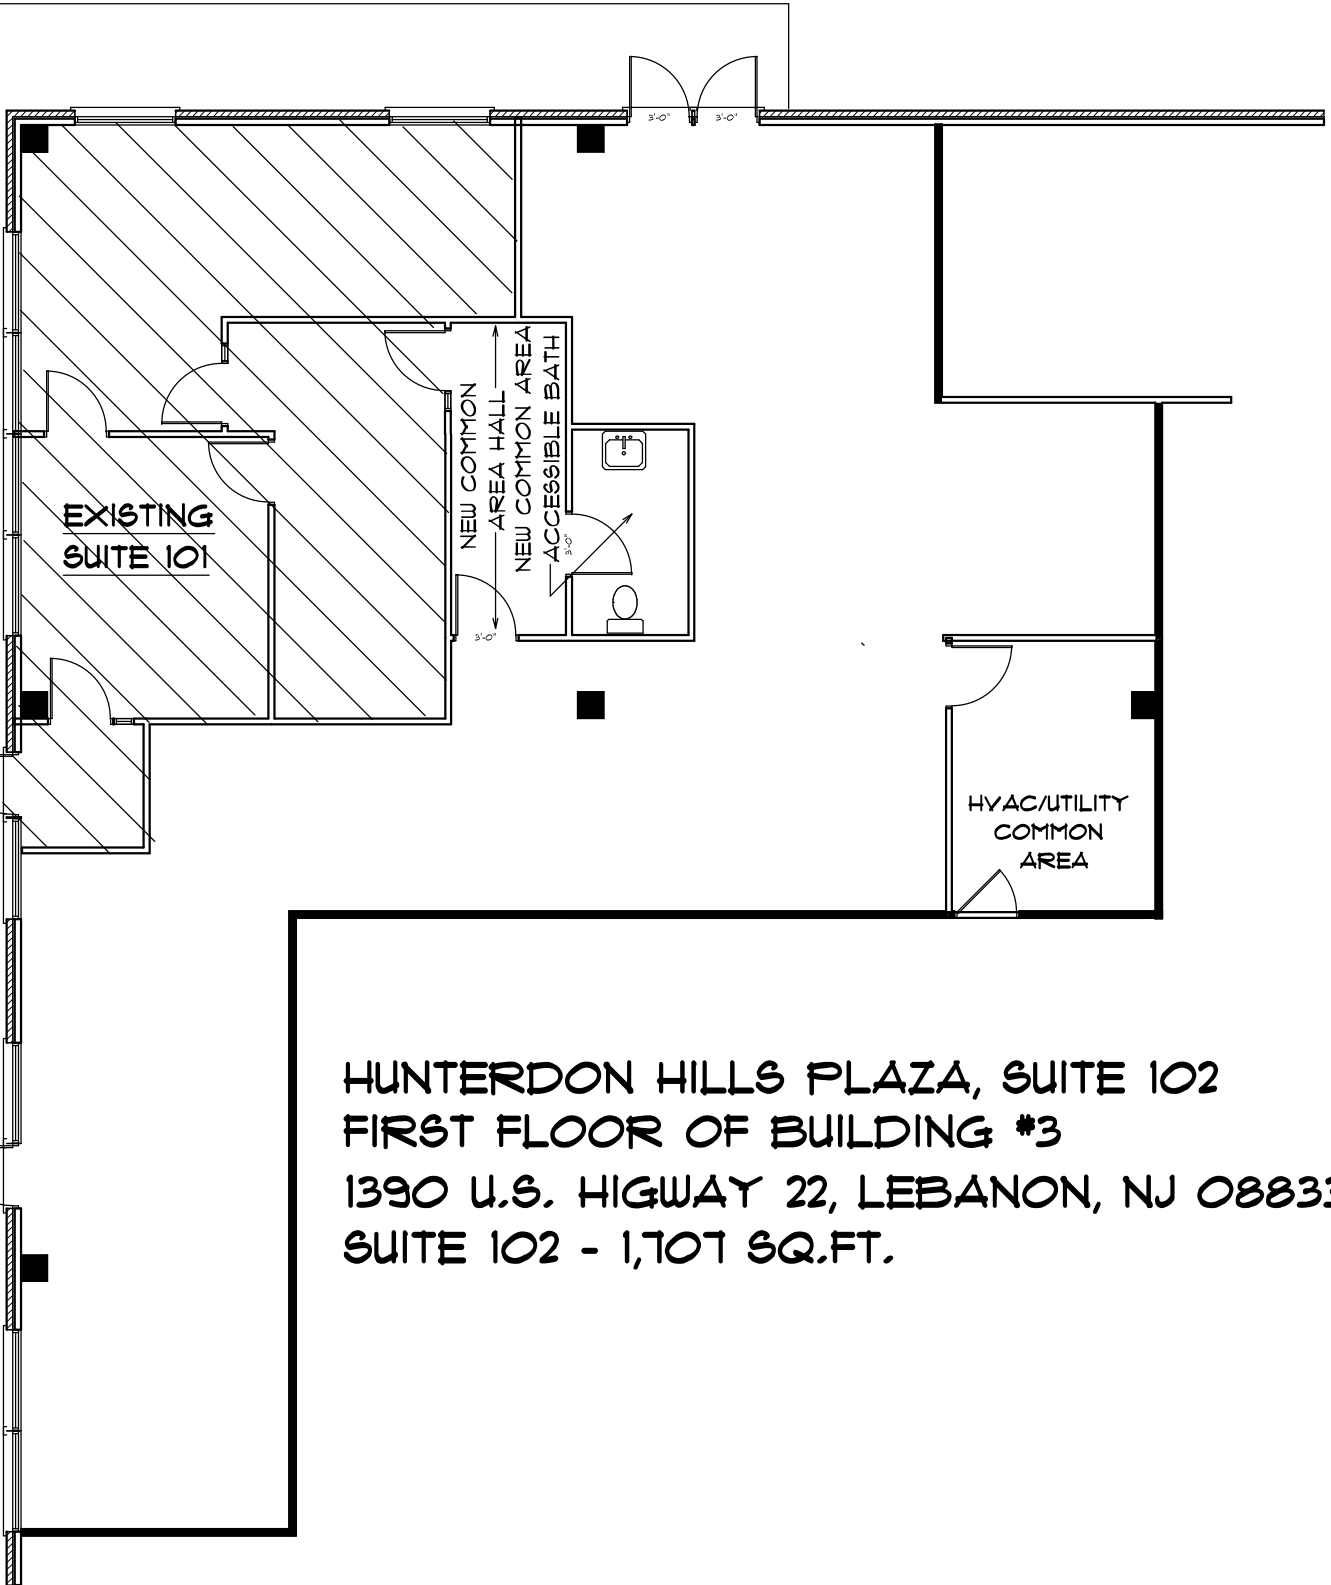

Parking Lot

Sidewalk

HUNTERDON HILLS PLAZA, SUITE 102  
FIRST FLOOR OF BUILDING #3  
1390 U.S. HIGHWAY 22, LEBANON, NJ 08833  
SUITE 102 - 1,707 SQ.FT.